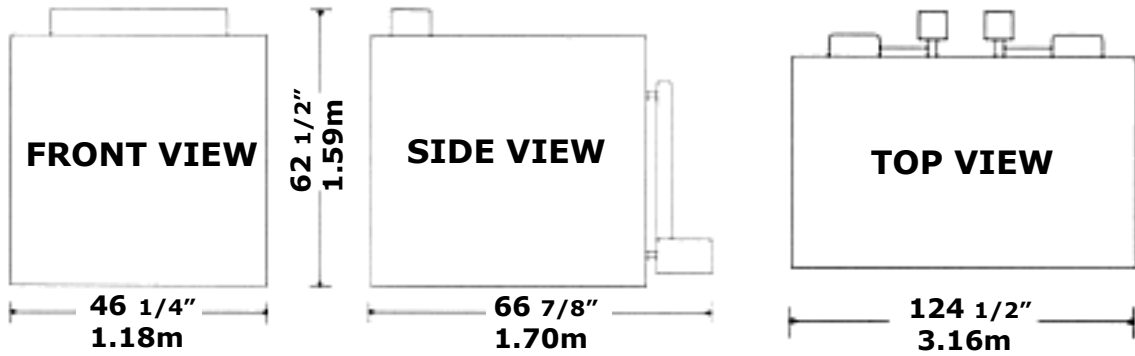

# Dimensions Ratite Hatcher

**NOM 50**

**H-15**

**NOM 125**

**H-5W**

**H-10**

**H-5W/H-10/H-15  
Height 90", 2.29m**