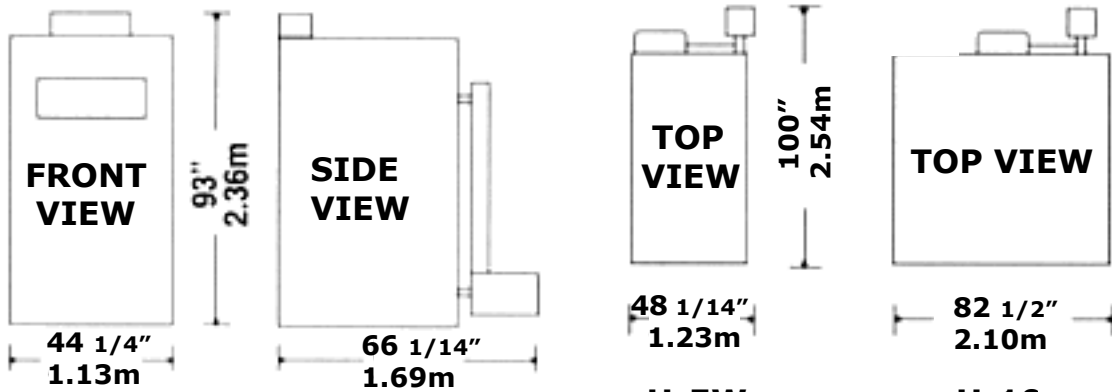

# Dimensions Ratite Hatcher

**NOM 50**

**H-15**

**NOM 125**

**H-5W**

**H-10**

**H-5W/H-10/H-15  
Height 90", 2.29m**